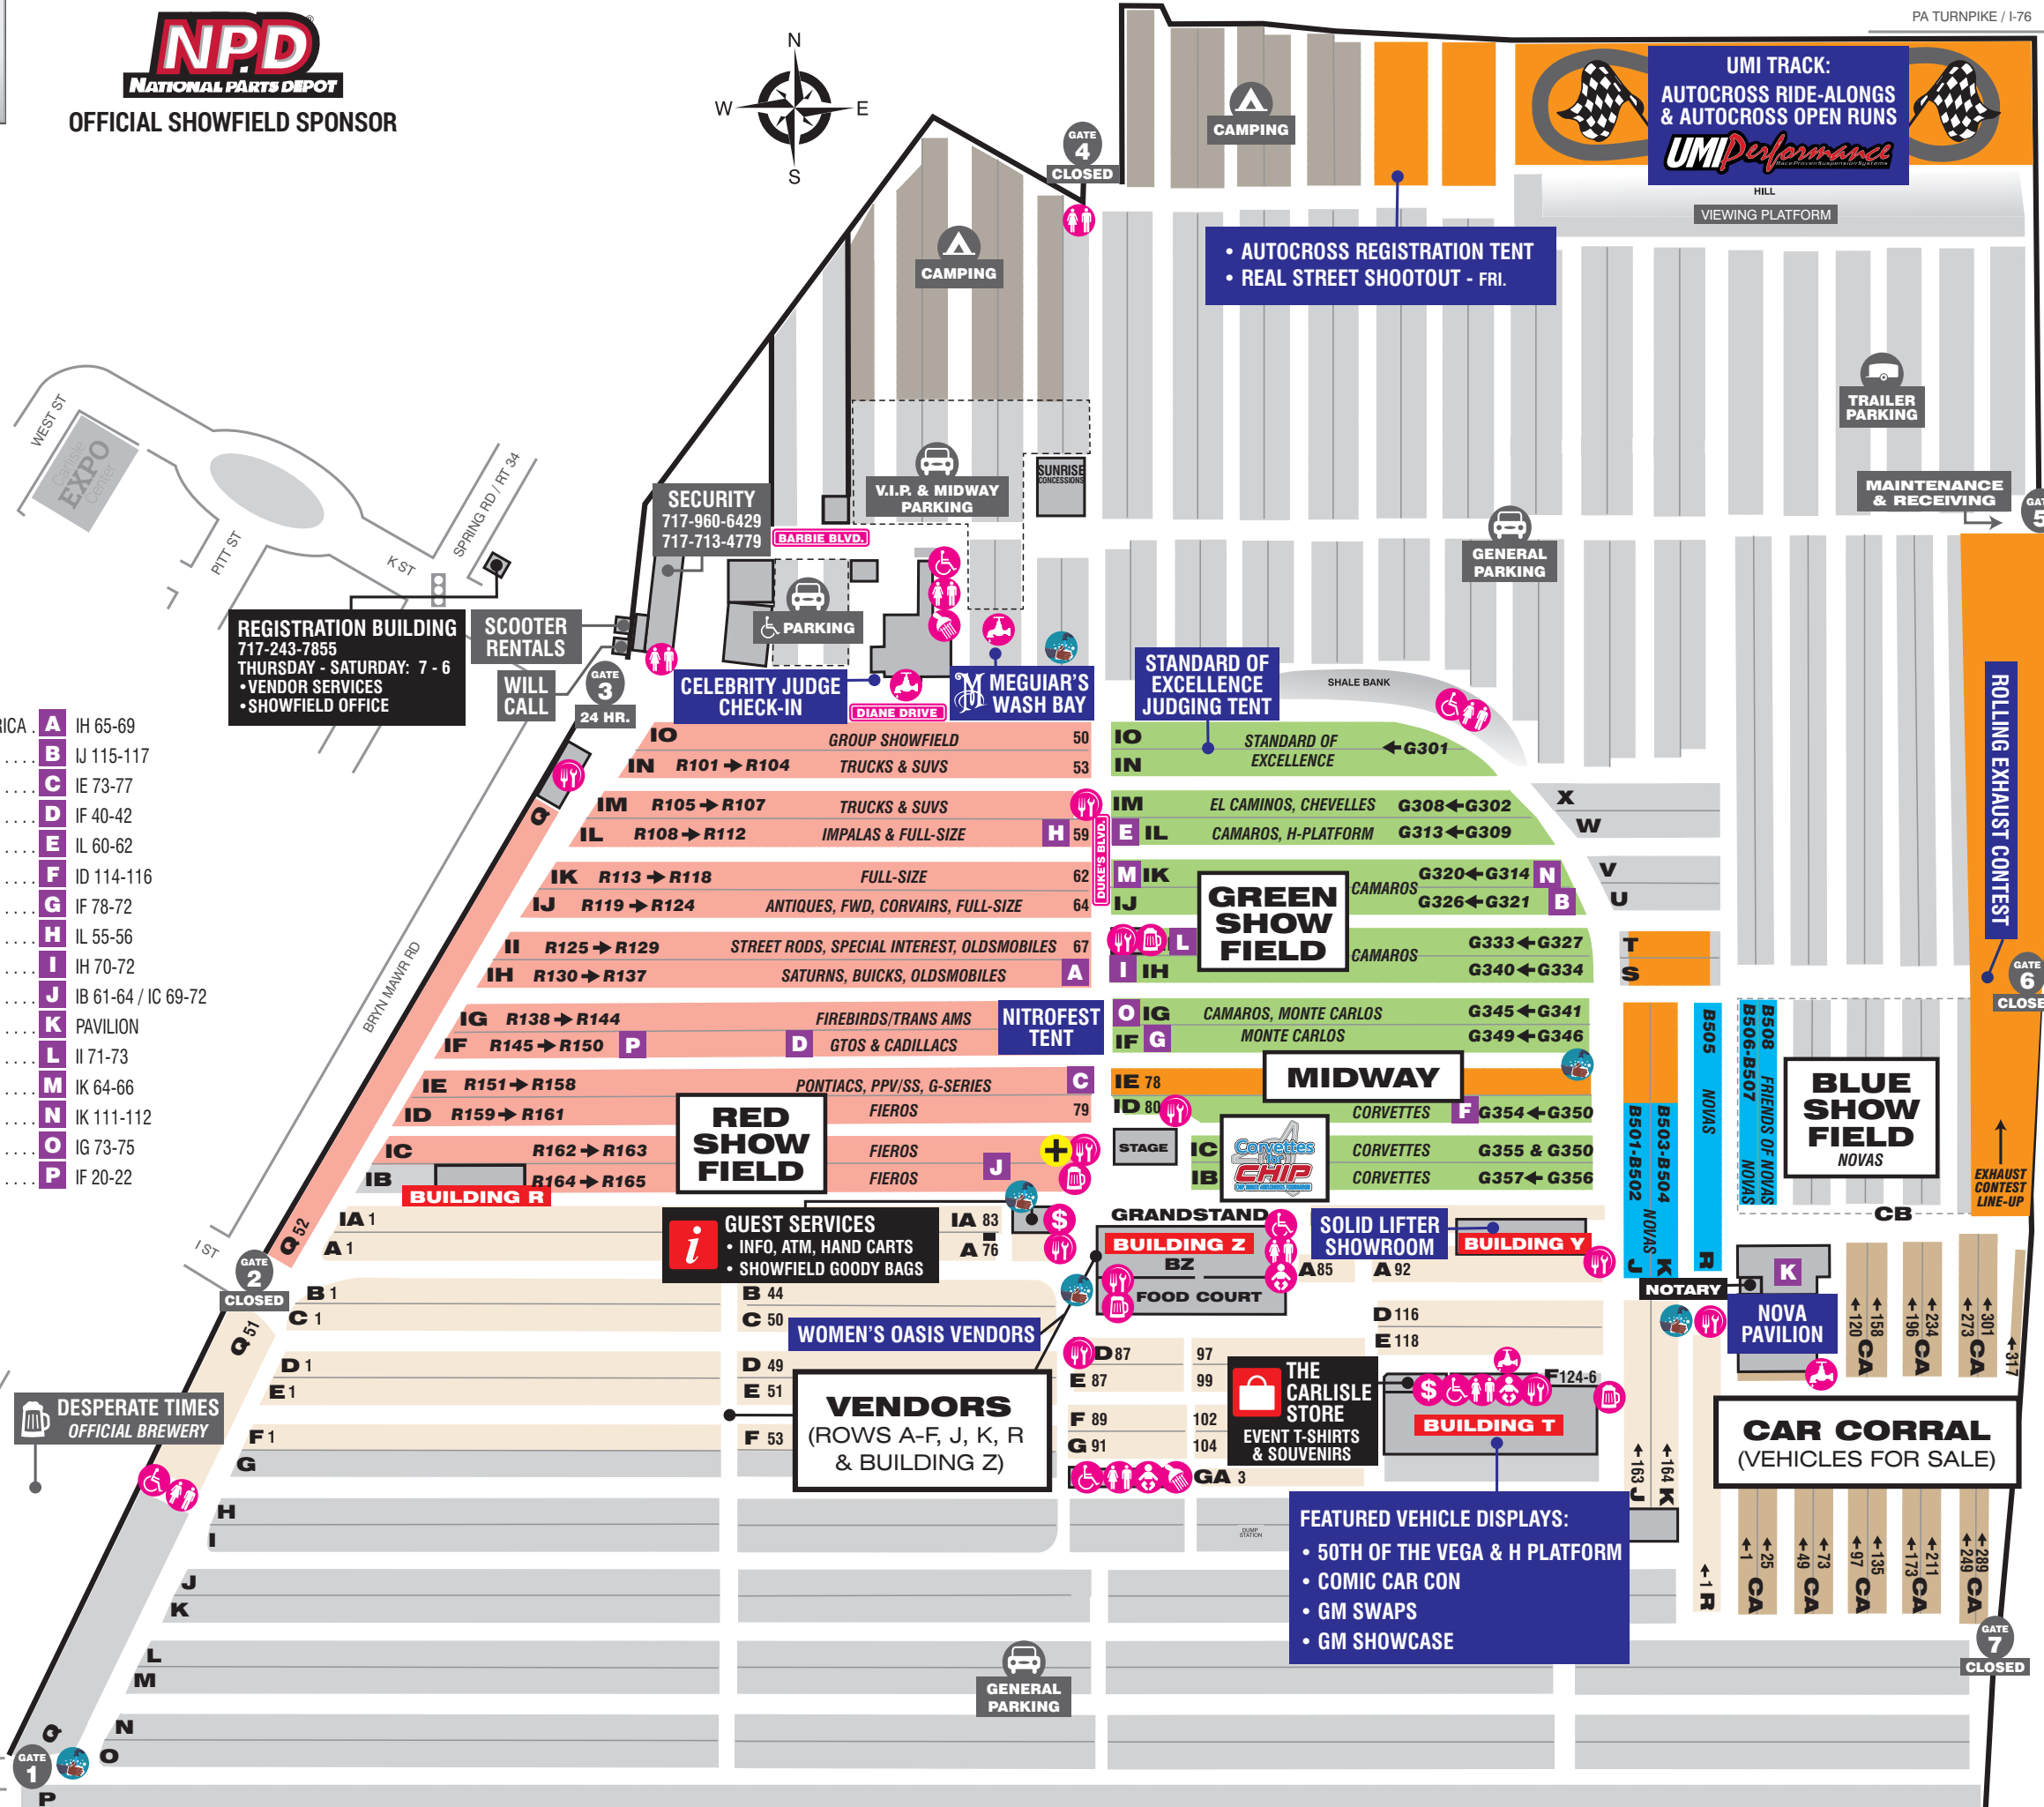

JUNE 25-26, 2021

1000 BRYN MAWR RD. • CARLISLE, PA 17013
717-243-7855 • CARLISLEEVENTS.COM

PARTS HAULING & TAXI RIDES (on-site)
Call: 717-960-6429

CLUB TENT LOCATIONS

BLUE / GRAY CHAPTER OF THE OLDSMOBILE CLUB OF AMERICA	A	IH 65-69
CAMAROS UNLIMITED	B	IJ 115-117
CAPITAL CITY G8 CAR CLUB	C	IE 73-77
CAPITAL CITY GTO CLUB	D	IF 40-42
CENTRAL PA CAMARO & FIREBIRD ENTHUSIASTS	E	IL 60-62
CORVETTES FOR CHIP / YORK COUNTY CORVETTE CLUB	F	ID 114-116
FIRST GENERATION MONTE CARLO CLUB	G	IF 78-72
GREATER NORTHEAST IMPALA SS CLUB	H	IL 55-56
MARYLAND CAMARO CLUB	I	IH 70-72
MID ATLANTIC FIERO OWNERS ASSOCIATION	J	IB 61-64 / IC 69-72
NATIONAL NOSTALGIC NOVA	K	PAVILION
NJ5THGEN	L	II 71-73
NORTH EAST CAMARO ASSOCIATION	M	IK 64-66
NYTHIRDGEN	N	IK 111-112
SOUTH CENTRAL PA 5TH & 6TH GEN CAMARO CLUB	O	IG 73-75
SUSQUEHANNA VALLEY GTO CLUB	P	IF 20-22

- FIRST AID
- FOOD
- ATM
- RESTROOMS
- WHEELCHAIR ACCESSIBLE
- CHANGING STATION
- BATHHOUSE
- SINK

FEATURED VEHICLE DISPLAYS:

- 50TH OF THE VEGA & H PLATFORM
- COMIC CAR CON
- GM SWAPS
- GM SHOWCASE