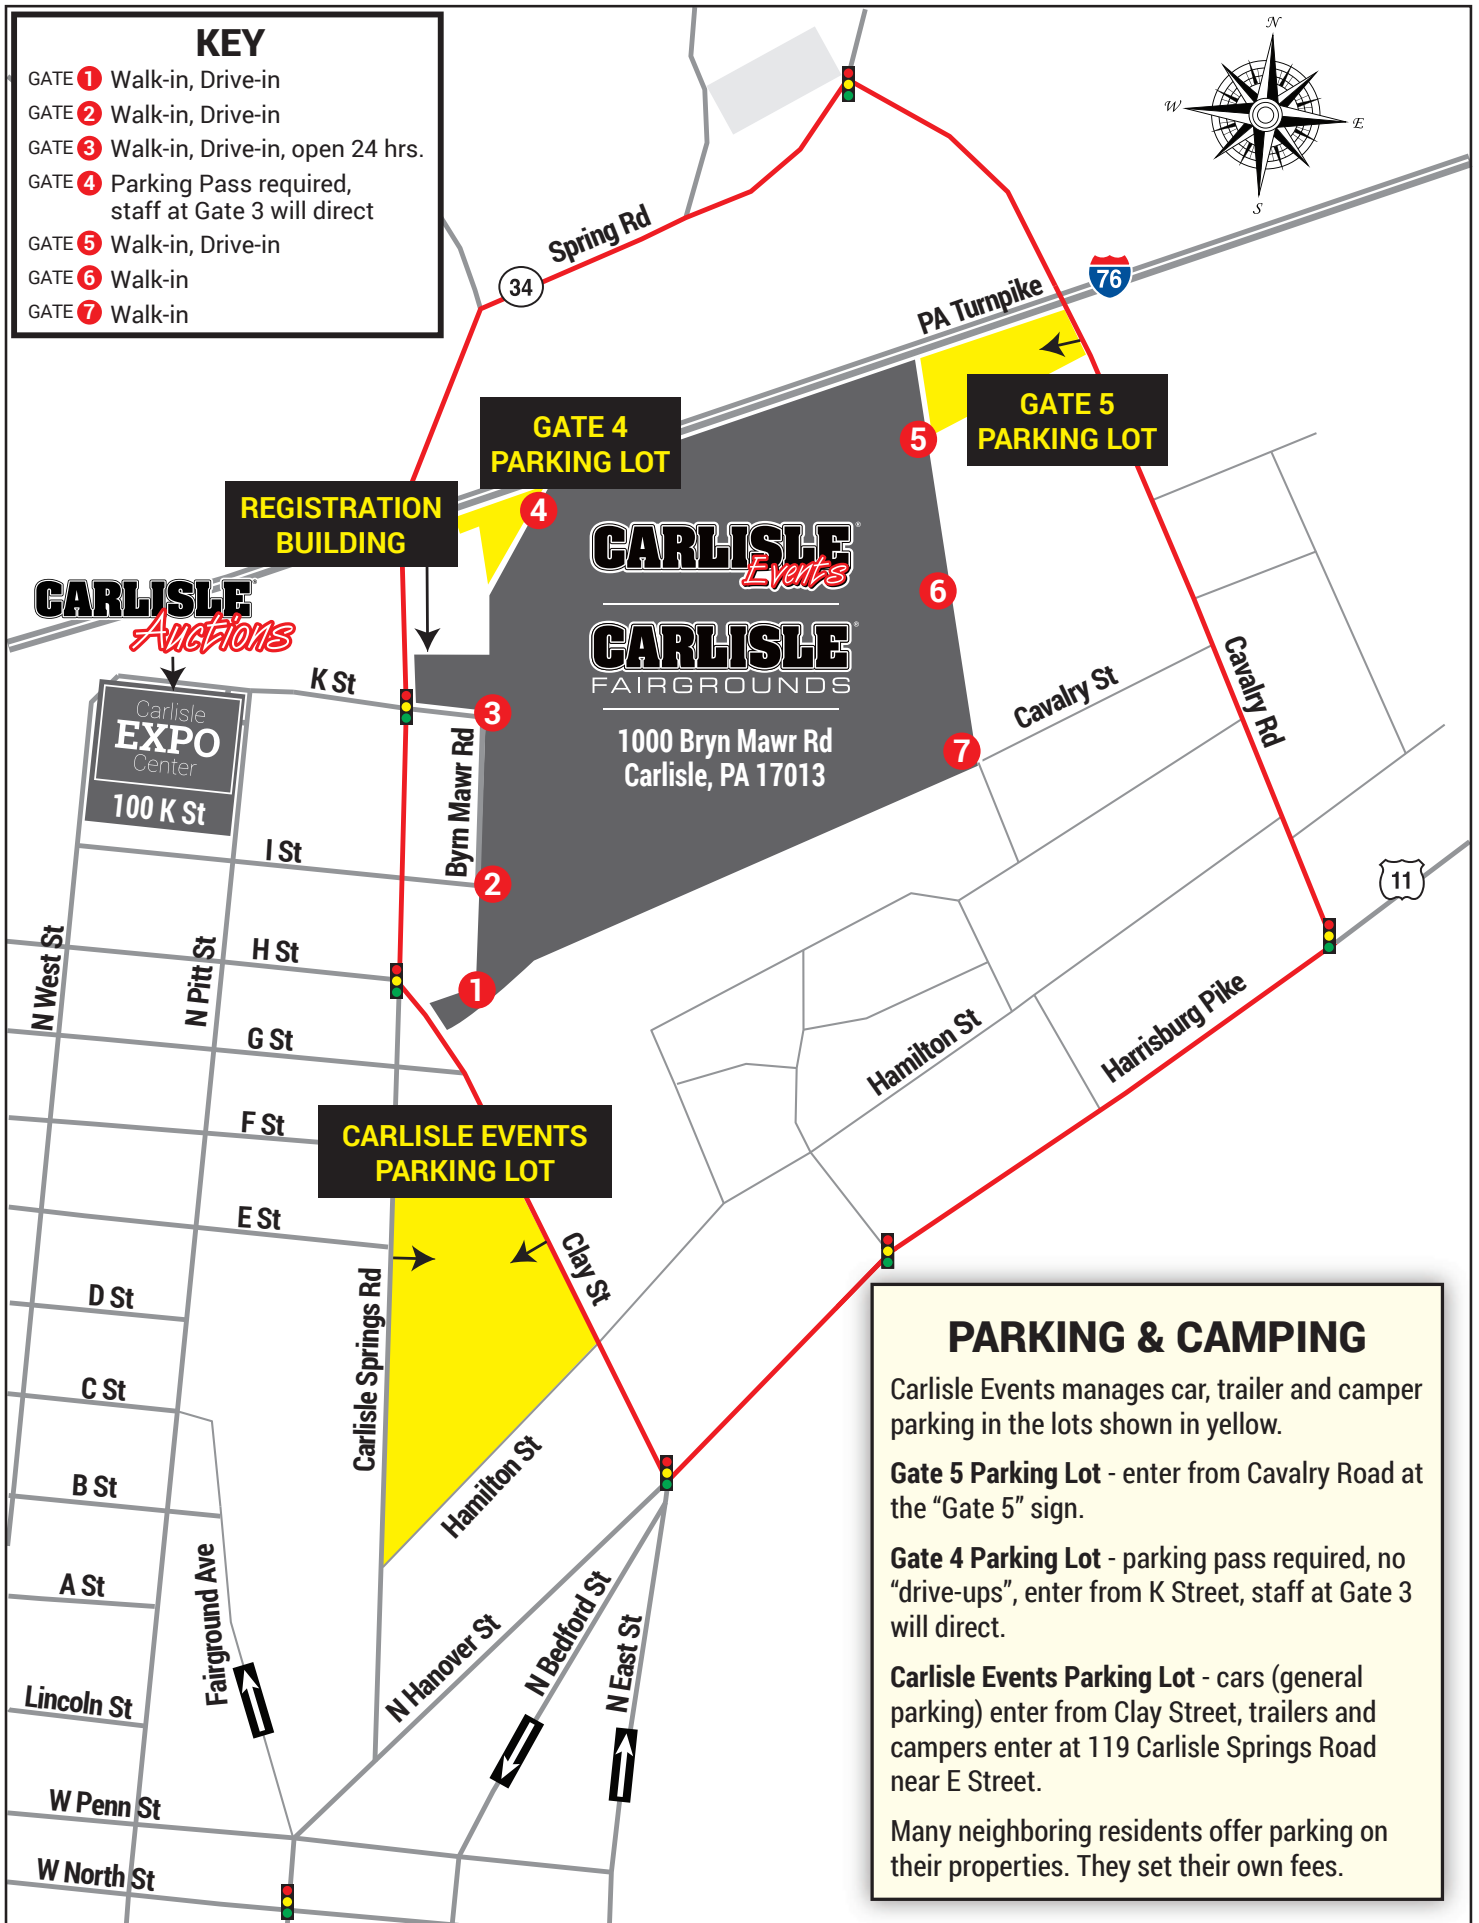

KEY

- GATE 1 Walk-in, Drive-in
- GATE 2 Walk-in, Drive-in
- GATE 3 Walk-in, Drive-in, open 24 hrs.
- GATE 4 Parking Pass required, staff at Gate 3 will direct
- GATE 5 Walk-in, Drive-in
- GATE 6 Walk-in
- GATE 7 Walk-in

PARKING & CAMPING

Carlisle Events manages car, trailer and camper parking in the lots shown in yellow.

Gate 5 Parking Lot - enter from Cavalry Road at the "Gate 5" sign.

Gate 4 Parking Lot - parking pass required, no "drive-ups", enter from K Street, staff at Gate 3 will direct.

Carlisle Events Parking Lot - cars (general parking) enter from Clay Street, trailers and campers enter at 119 Carlisle Springs Road near E Street.

Many neighboring residents offer parking on their properties. They set their own fees.