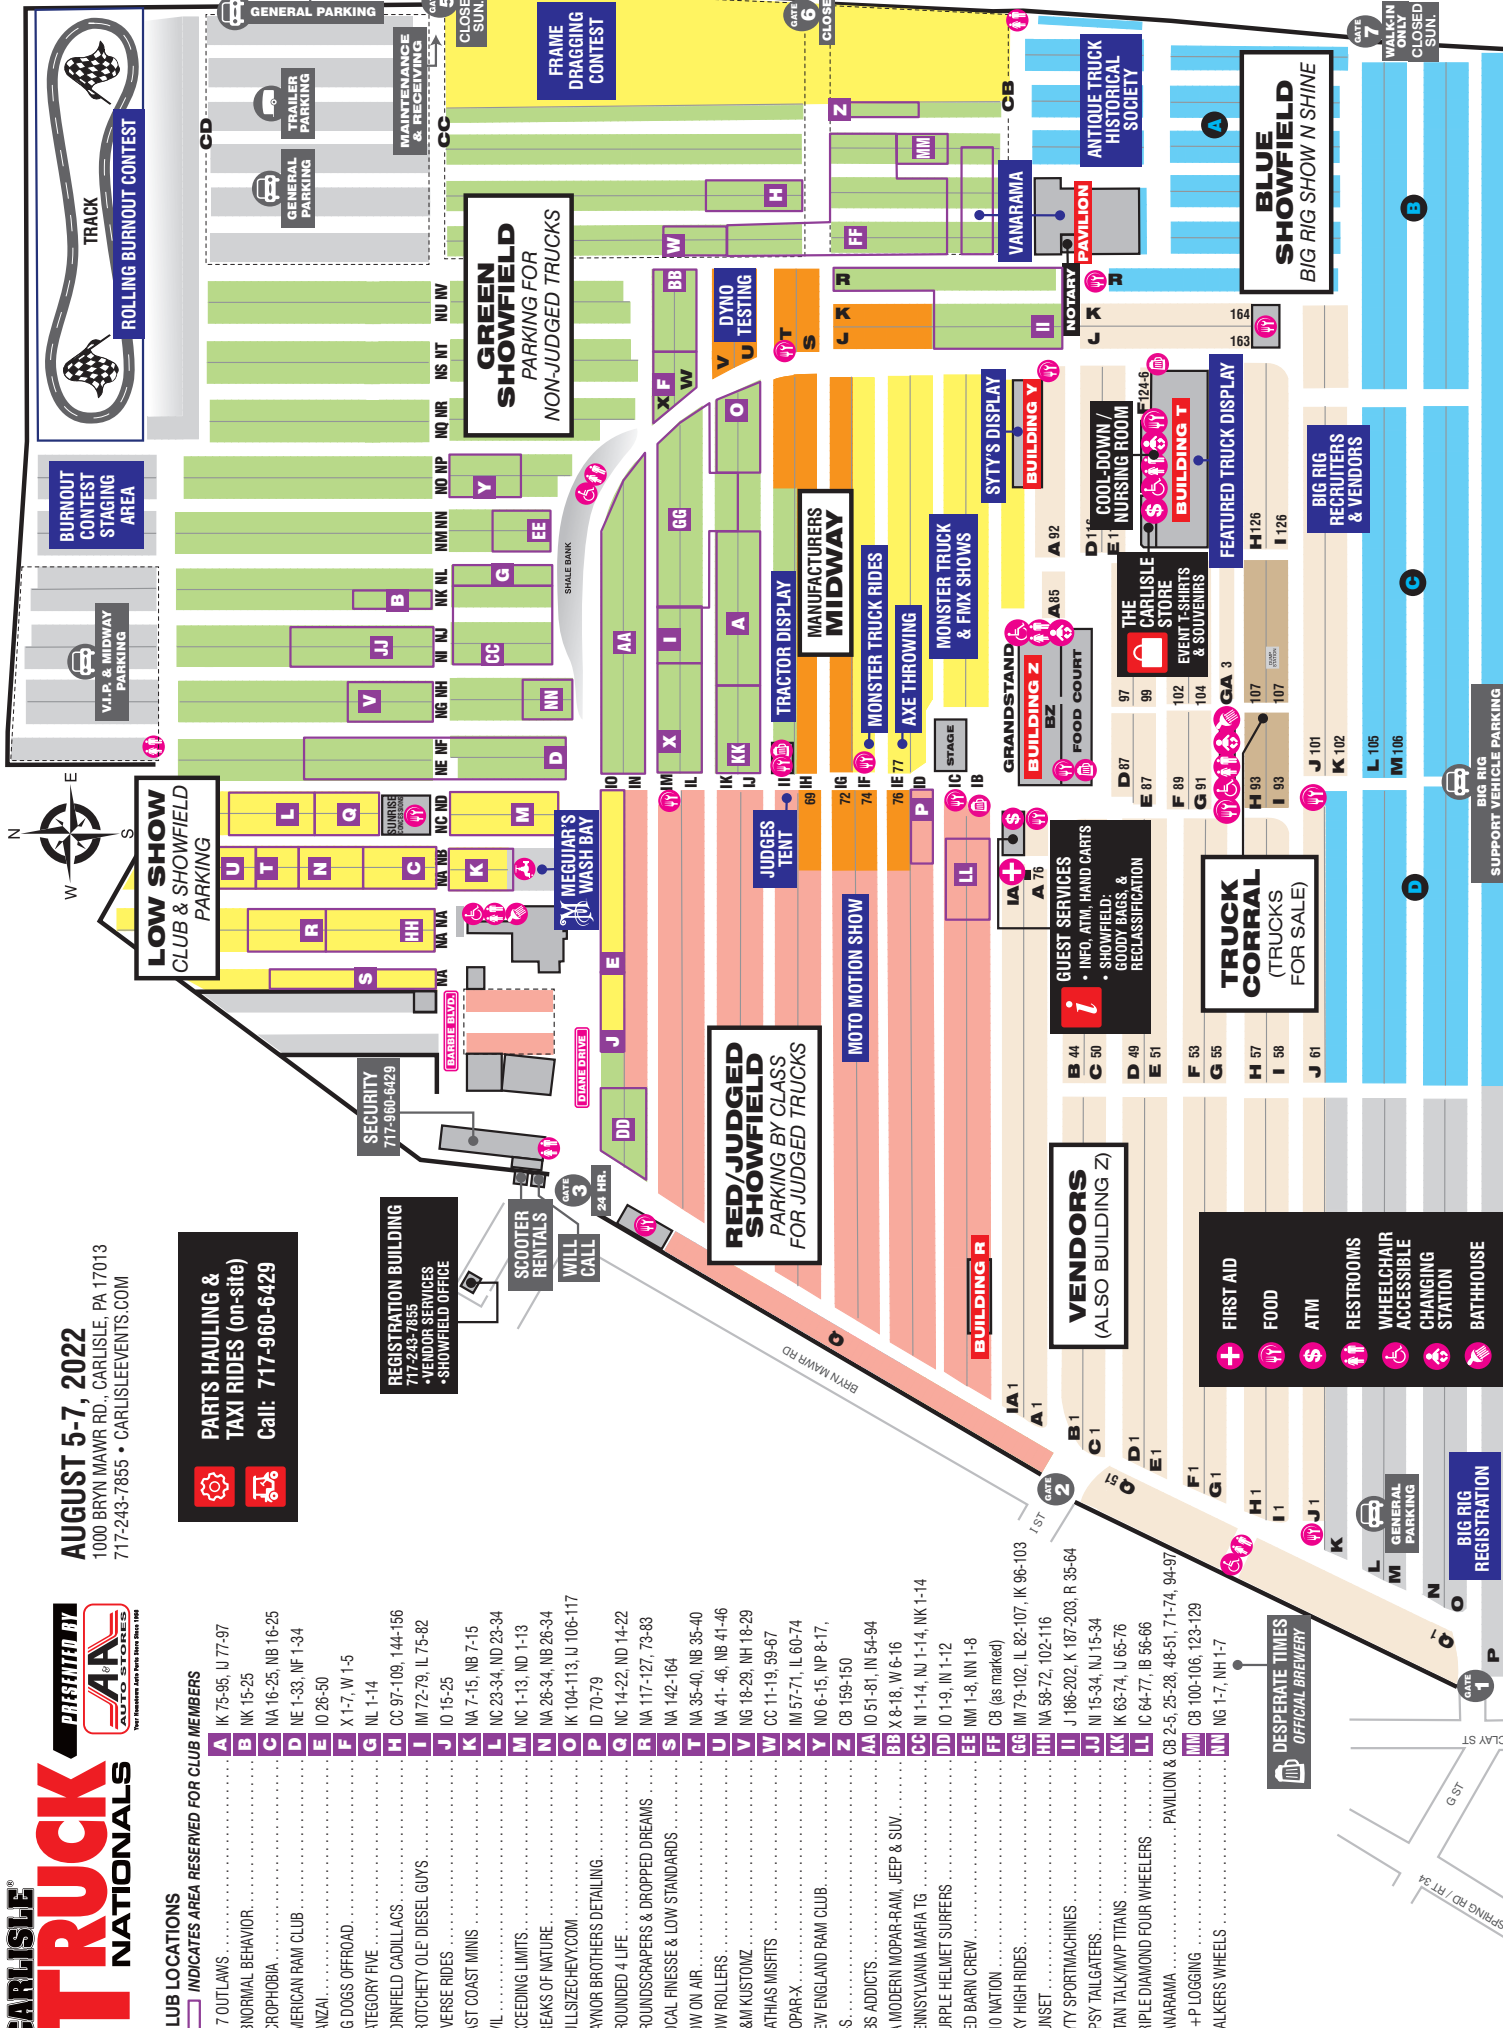

MOTO MOTION SHOW

GUEST SERVICES
 - INFO, ATM, HAND CARTS
 - SHOWFIELD: GOODIE BAGS & RECLASSIFICATION

TRUCK CORRAL (TRUCKS FOR SALE)

- FIRST AID
- FOOD
- ATM
- RESTROOMS
- WHEELCHAIR ACCESSIBLE CHANGING STATION
- BATHHOUSE

DESPERATE TIMES OFFICIAL BREWERY

BIG RIG REGISTRATION

HOURS

	FRI.	SAT.	SUN.
EVENT HOURS	7 AM - dusk		7 - 1
	National Anthem 9 AM		
REGISTRATION BUILDING • VENDOR SERVICES • SHOWFIELD REGISTRATION	7 - 6	7 - 6	8 - 12
BUILDING T: FEATURED VEHICLE DISPLAYS	7 - 6	7 - 6	7 - 1
BUILDING Z: VENDORS	7 - 6	7 - 6	7 - 1
GUEST SERVICES	7 - 6	7 - 6	8 - 12
NOTARY (also open Thurs. 10 - 4)	8 - 5	8 - 5	9 - 12

FRIDAY

ONGOING		
	MONSTER TRUCK RIDES (fee applies)	Behind Stage
9 - 5	AXE THROWING (fee applies)	IE 77
11 AM	MOTO MOTION SHOW	Rows IF/IG
11 - 3	CARLISLE ELITE AWARD SELECTIONS	All Showfields
12:30 PM	KIDS CASH GRAB - Participants pre-selected from signups at Guest Services	Stage
1:30 PM	MOTO MOTION SHOW	Rows IF/IG
2 PM	MONSTER TRUCK & FMX SHOWS	Grandstand
3 PM	KIDS BINGO (ages 12 and under)	Building R
4 PM	SKATING PARADE	Showfield
4:30 PM	FRAME DRAGGING OPEN RUNS	Gate 5 Hill
4:30 PM	MOTO MOTION SHOW	Rows IF/IG

11 - 4	BIG RIG JUDGING	Blue Showfield
11:30 AM	KIDS BINGO	Building R
12 PM	KIDS CASH GRAB - Participants pre-selected from signups at Guest Services	Stage
12:30 PM	MOTO MOTION SHOW	Rows IF/IG
1 PM	LOW SHOW CLUB CHOICE SKATING PARADE	Showfield
1:30 PM	MONSTER TRUCK & FMX SHOWS	Grandstand
2:30 PM	HIGH TRUCK CONTEST	Grandstand
3:30 PM	TRACTOR PARADE	Showfield
4 PM	MOTO MOTION SHOW	Rows IF/IG
4:30 PM	KIDS CASH GRAB - Participants pre-selected from signups at Guest Services	Stage
5 PM	LOW TRUCK LIMBO CONTEST	Grandstand
6 PM	MONSTER TRUCK & FMX SHOWS	Grandstand
7 PM	ROLLING BURNOUT CONTEST	Track
8:30 PM	DROP N DRAG CONTEST	Gate 5 Hill
9 PM	BIG RIG GLOW SHOW	Blue Showfield