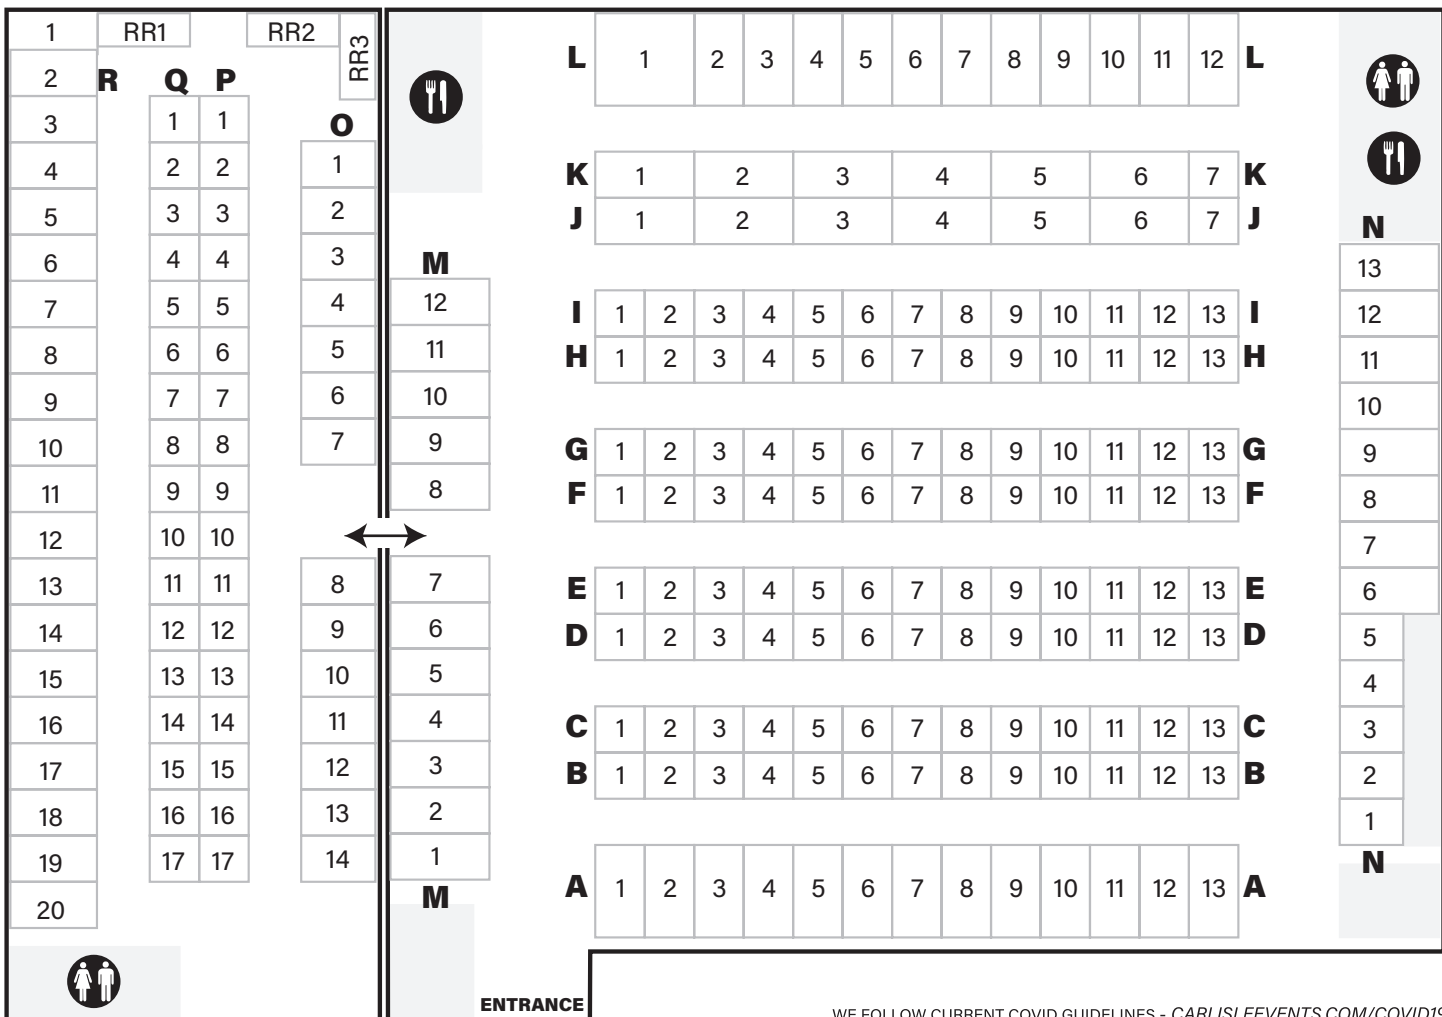

QUIGLEY, MICHAEL ..... Q 13-15
RAUCHFUSS, TOM ..... A 4
READNACK-LIGHTNER, PATTY ..... C 5-8
REDSHAW, GLENN ..... B 1-4
RENNINGER, WAYNE ..... N 6
ROSEN, DAVID ..... K 6
RUDDOCK, KEN ..... D 1-2, E 1-2
RUOZZI, ALEXANDRE ..... F 3-4
S & S SALES ..... D 10-13, E 10-13
SANDERFER, GARY ..... C 1-4
SARGENT, KEVIN ..... I 3
SAYER, WAYNE ..... I 4
SILBER, BRUCE ..... B 10-12
SLAUGHTER, DARRELL ..... R 4-5
SOUTH HILLS SURPLUS ..... R 6-7
SS PERFORMANCE ..... NN 1
STAFFIN, ALAN ..... P 13-16
STANLEY, CRAIG ..... J 6
STANS STAINLESS ..... K 1
SUNSHINE AUTOBODY ..... OS 12-13
THE PHONE KINGS INC. .... C 12, D 7-9
THOMPSON, BOB ..... J 5
THOMPSON, TOM ..... N 11
TITTLE, WAYNE ..... N 2-3
TOTALLY TOOLS ..... M 7, OS 5-7
TRUMBAUER, PETER ..... K 2
USED TAILGATES.COM ..... R 8-9
WALKER FLAGS ..... N 12-13