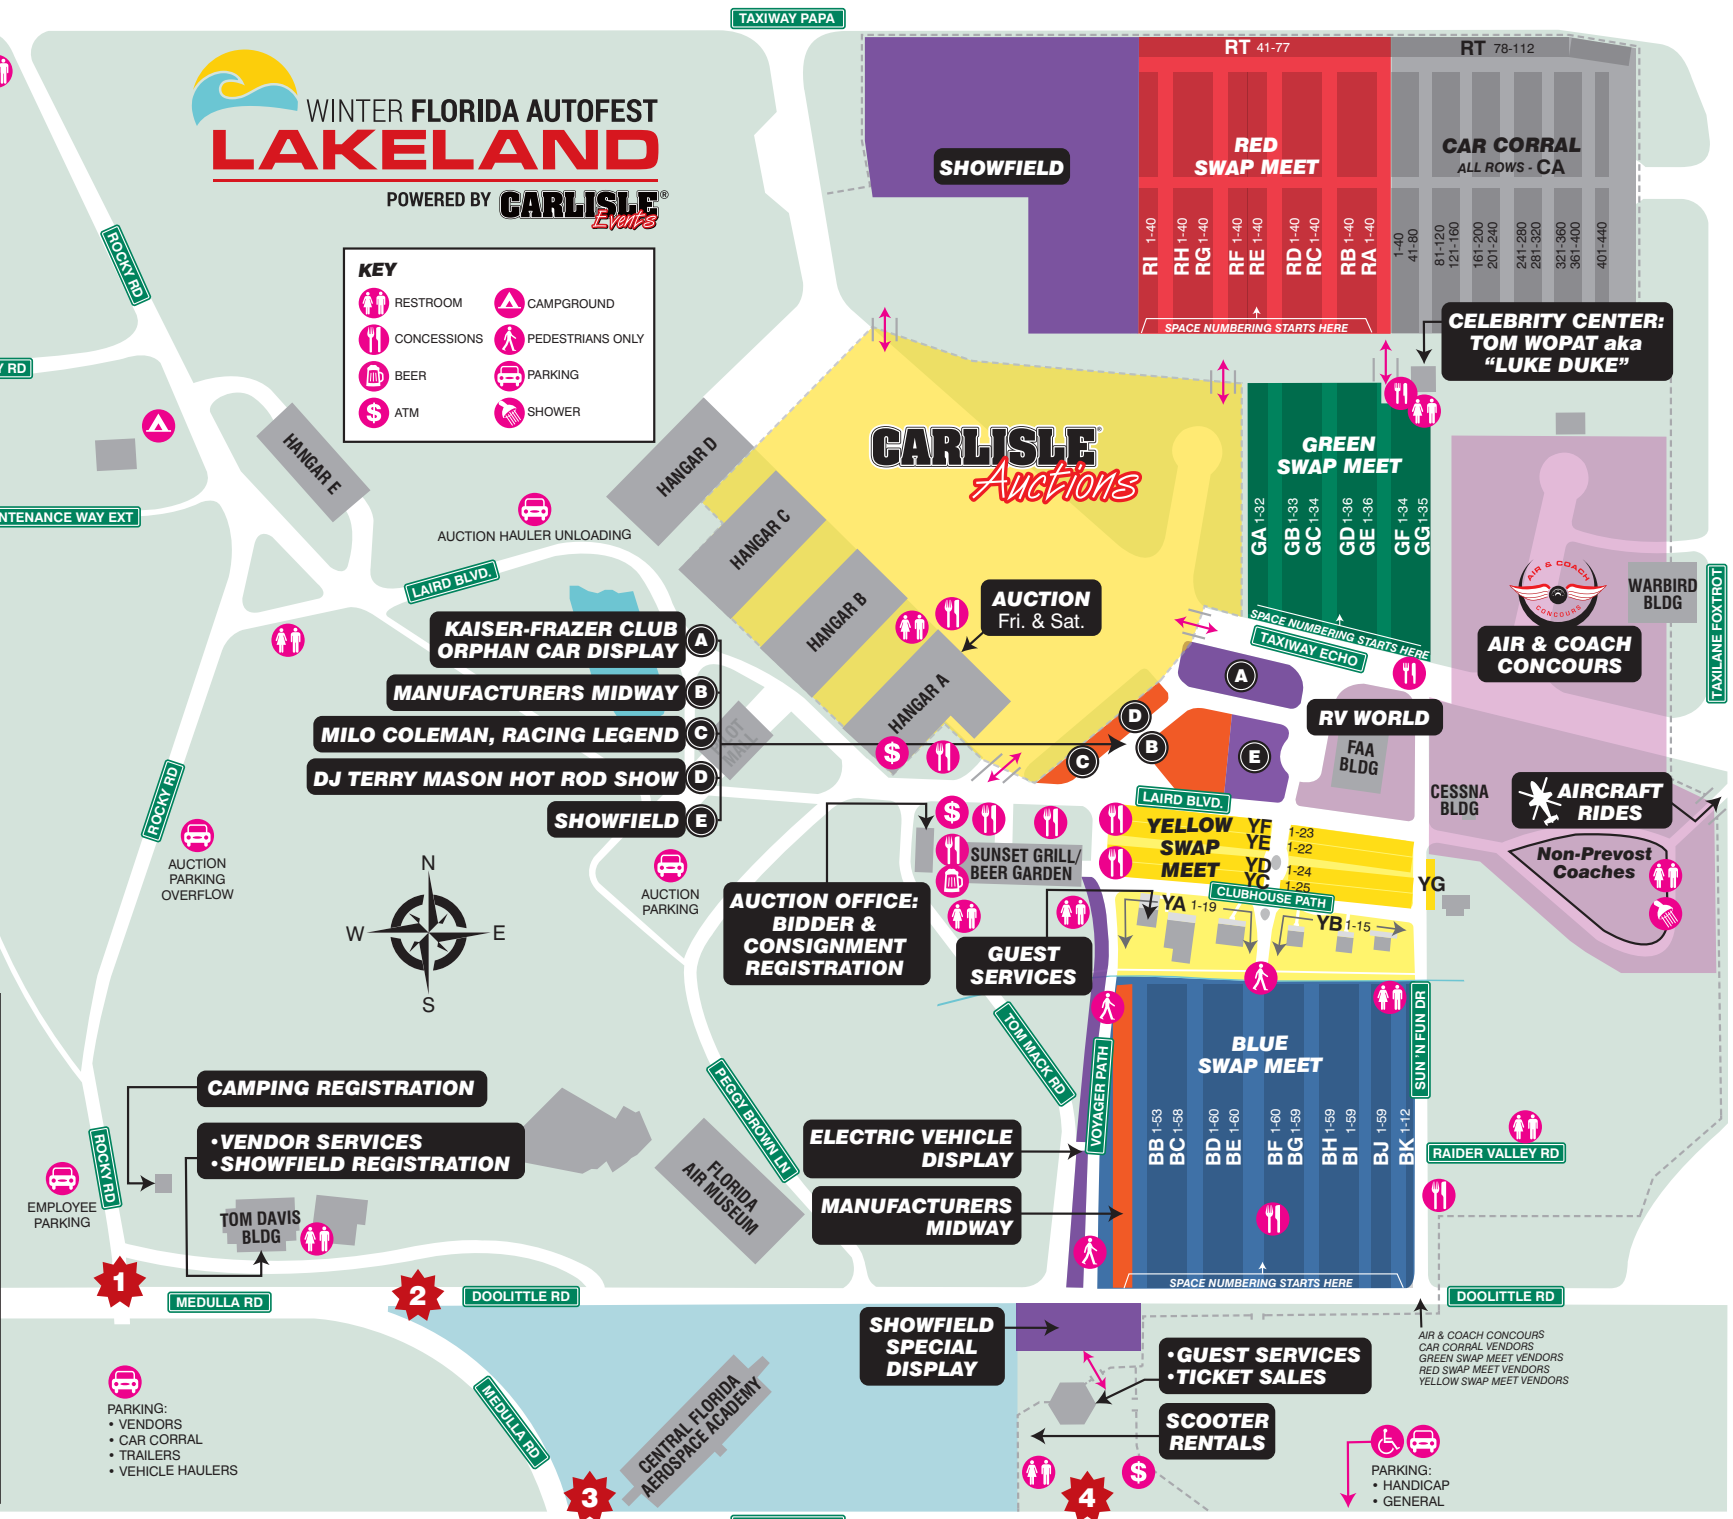

WINTER FLORIDA AUTOFEST LAKELAND

POWERED BY **CARLISLE**
Events

KEY

	RESTROOM		CAMPGROUND
	CONCESSIONS		PEDESTRIANS ONLY
	BEER		PARKING
	ATM		SHOWER

KEY TO ENTRANCES

1. **ROCKY ROAD:**
   - AUCTION CONSIGNMENT DROP-OFF
   - AUCTION BIDDERS & CONSIGNORS
   - CAMPERS
   - EMPLOYEES
2. **DOOLITTLE ROAD:**
   - AIR & COACH CONCOURS
   - CAR CORRAL
   - MEDIA
   - SHOWFIELD
   - VENDORS
3. **MEDULLA ROAD:**
   - CARS & COFFEE VEHICLES
   - USE ACADEMY ENTRANCE
4. **PIPKIN ROAD:**
   - FREE GENERAL PARKING FOR EVENT ATTENDEES

SUN n FUN
A WINTER FUTURE THROUGH AVIATION
4175 Medulla Road
Lakeland, FL 33811

PARKING:
• VENDORS
• CAR CORRAL
• TRAILERS
• VEHICLE HAULERS

*MAP NOT TO SCALE