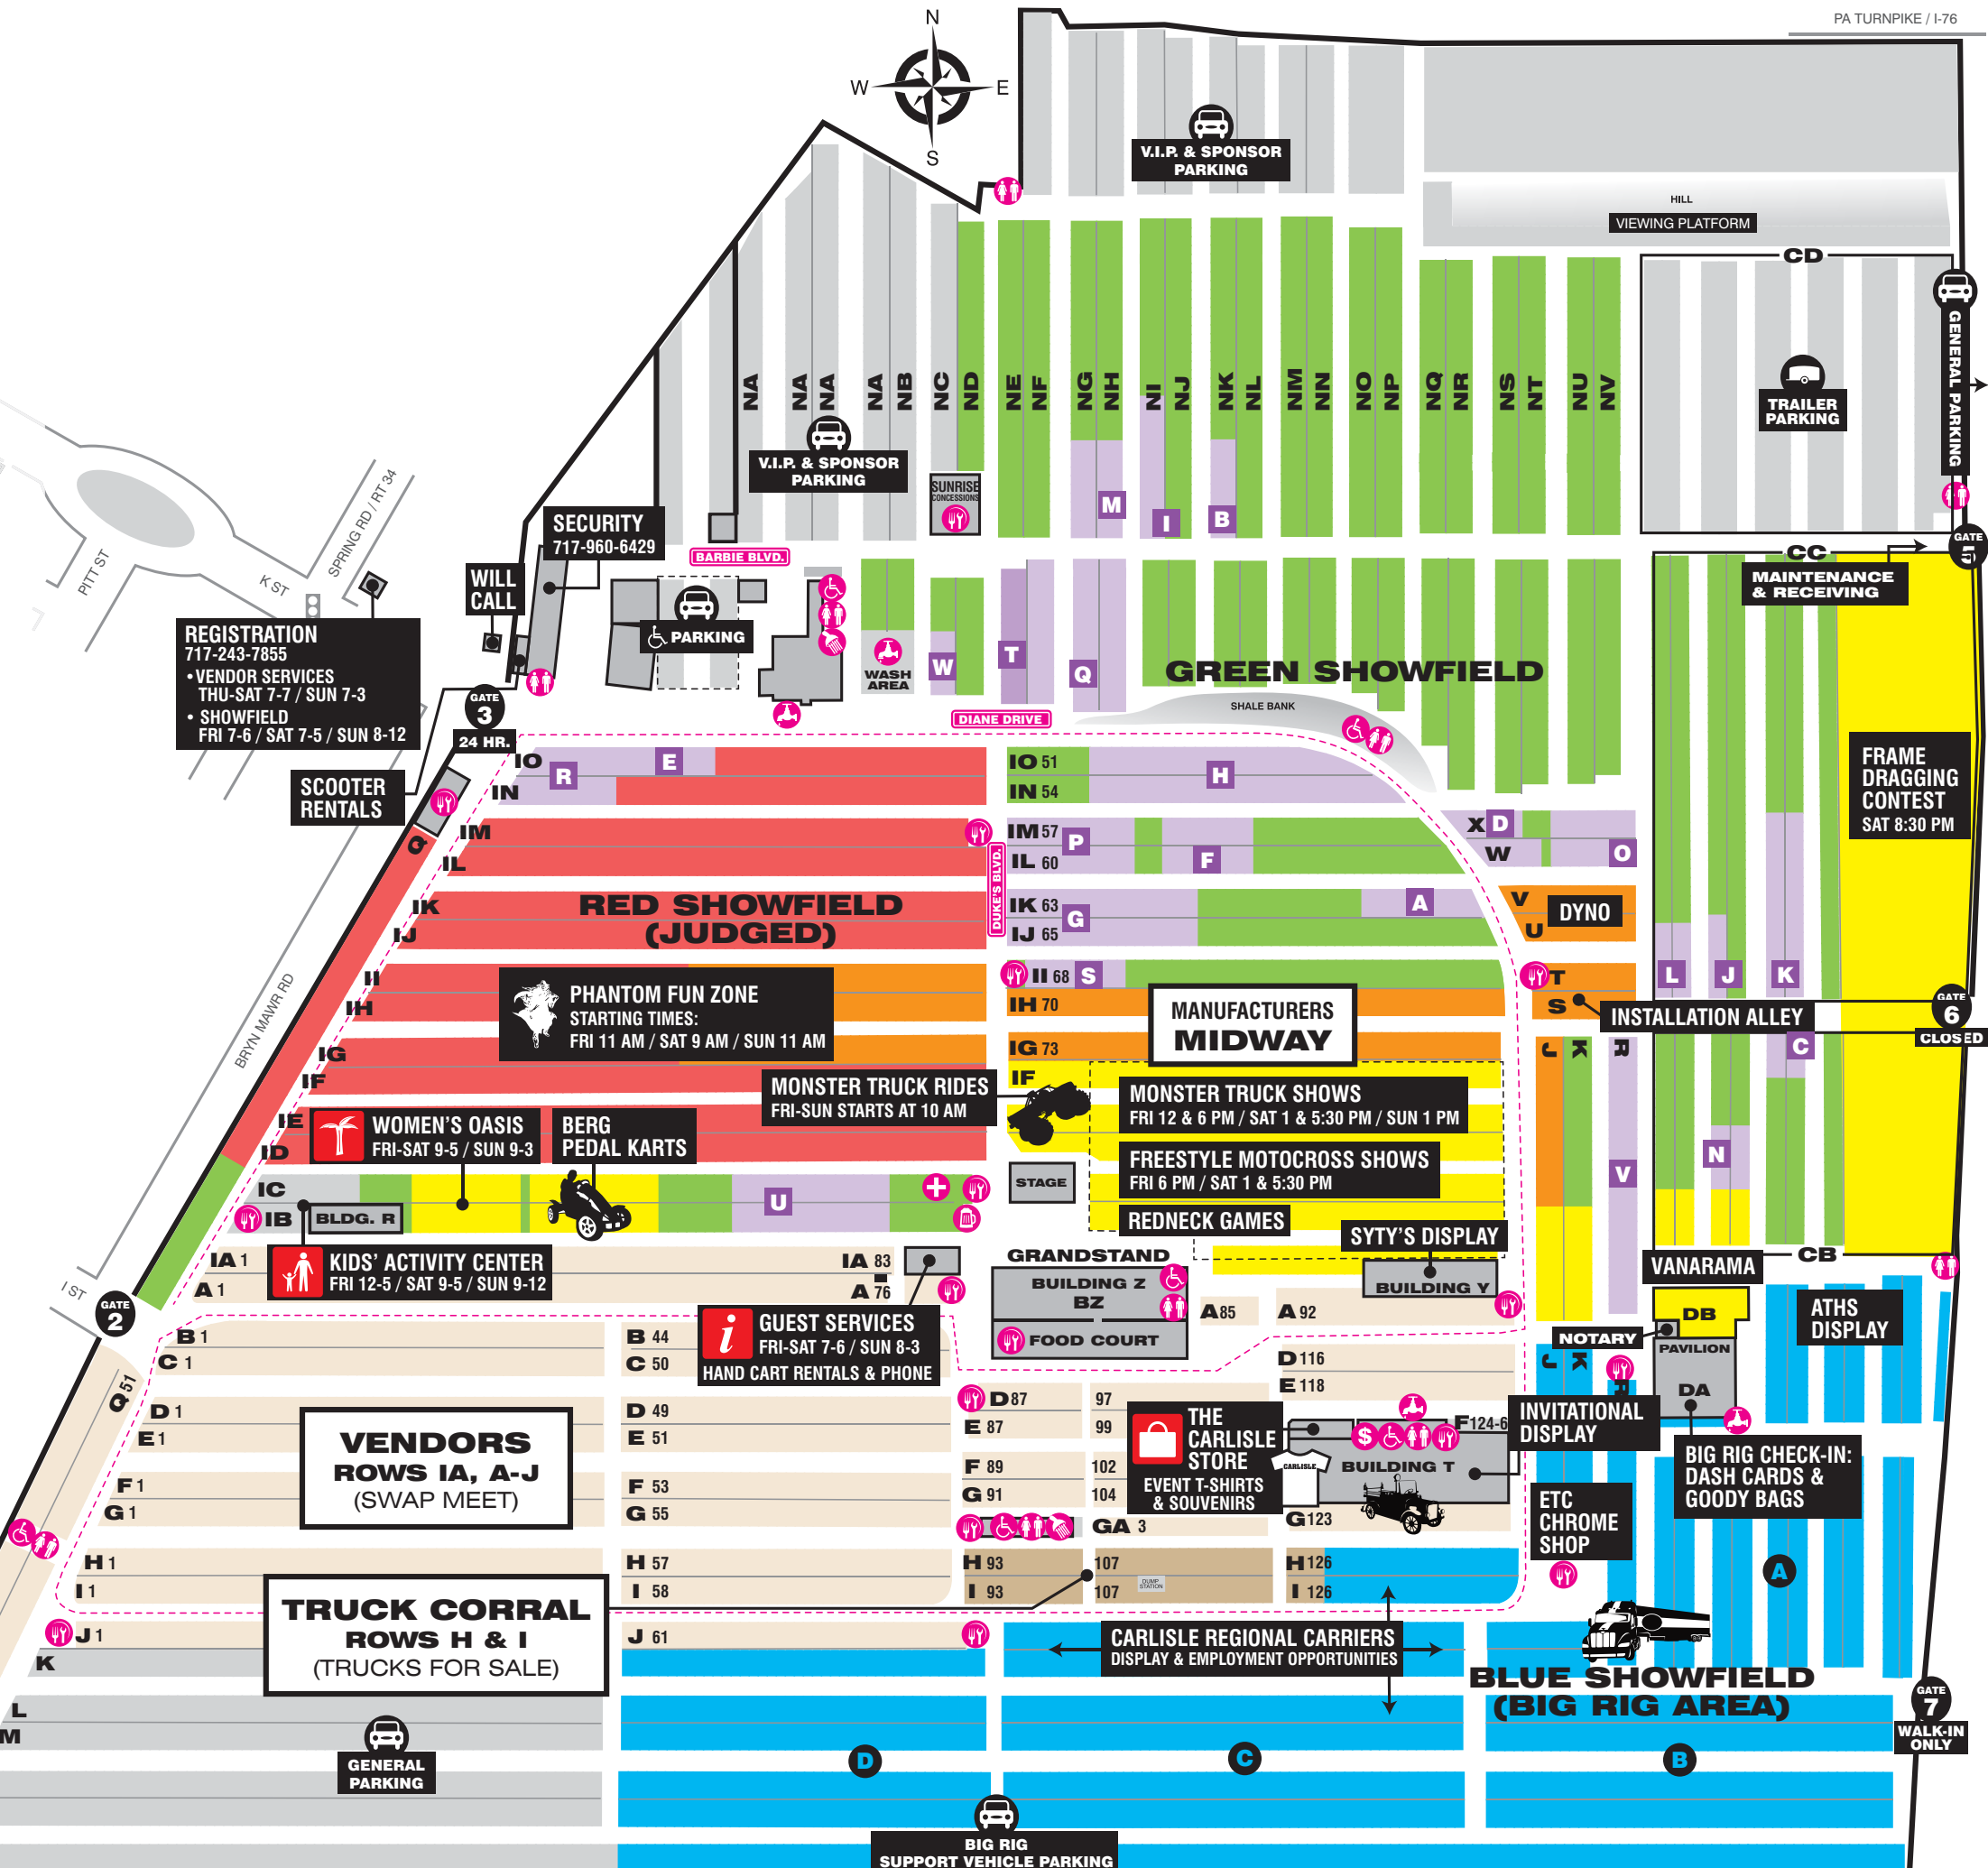

# CARLISLE TRUCK NATIONALS

## CLUB LOCATIONS

INDICATES AREA RESERVED FOR CLUB MEMBERS

302 TRUCK CLUB	A	IK 102-113
ABNORMAL BEHAVIOR	B	NK 15-25
ACROPHOBIA & LOW ROLLERS TRUCK CLUB	C	CB 111-115 / 134-138
BIG DOG'S OFF ROAD	D	X 1-6 / W 1-6
DIVERSE RIDES	E	IO 12-20
EAST COAST SUPER SPORT	F	IL 77-86 / IM 74-83
EXCEEDING LIMITS TRUCK CLUB	G	IK 63-83 / IJ 65-85
FULLSIZECHEVY.COM	H	IN 63-94 / IO 59-80
GROUND 4 LIFE	I	NI 15-30
KAOTIC CUSTOMS TRUCK CLUB	J	CC 97-105
KONVICTED KUSTOMS	K	CC 191-210, 238-257
LOW ON AIR	L	CC 1-8 / CC 49-56
M & M CUSTOMZ	M	NG 18-28 / NH 18-28
M & M TRUCK CLUB	N	CB 53-59 / 76-82
MASON DIXON TURBO DIESEL CLUB	O	W 8-16 / X 10-18
MOPAR-X	P	IM 57-70 / IL 60-73
OBS ADDICTS	Q	NF 1-16 / NG 1-17
PURPLE HELMET SURFERS	R	IO 1-9 / IN 1-12
SILVERADO/SIERRA	S	II 70-80
TITAN TALK/MVP TITANS	T	NE 1-15
TRIPLE DIAMOND FOURWHEELERS	U	IB 46-62 / IC 54-70
V8 S SERIES	V	R 35-64
WALKERS WHEELS	W	NC 1-7

PARTS HAULING CALL 717-960-6429	ATM & BANK BUILDING T
TAXI RIDES (on-site) CALL 717-960-6429	FIRST AID
LOST & FOUND GUEST SERVICES & SECURITY	RESTROOMS
TRAM ROUTE	WHEELCHAIR ACCESSIBLE
	FOOD
	SHOWERS
	WATER