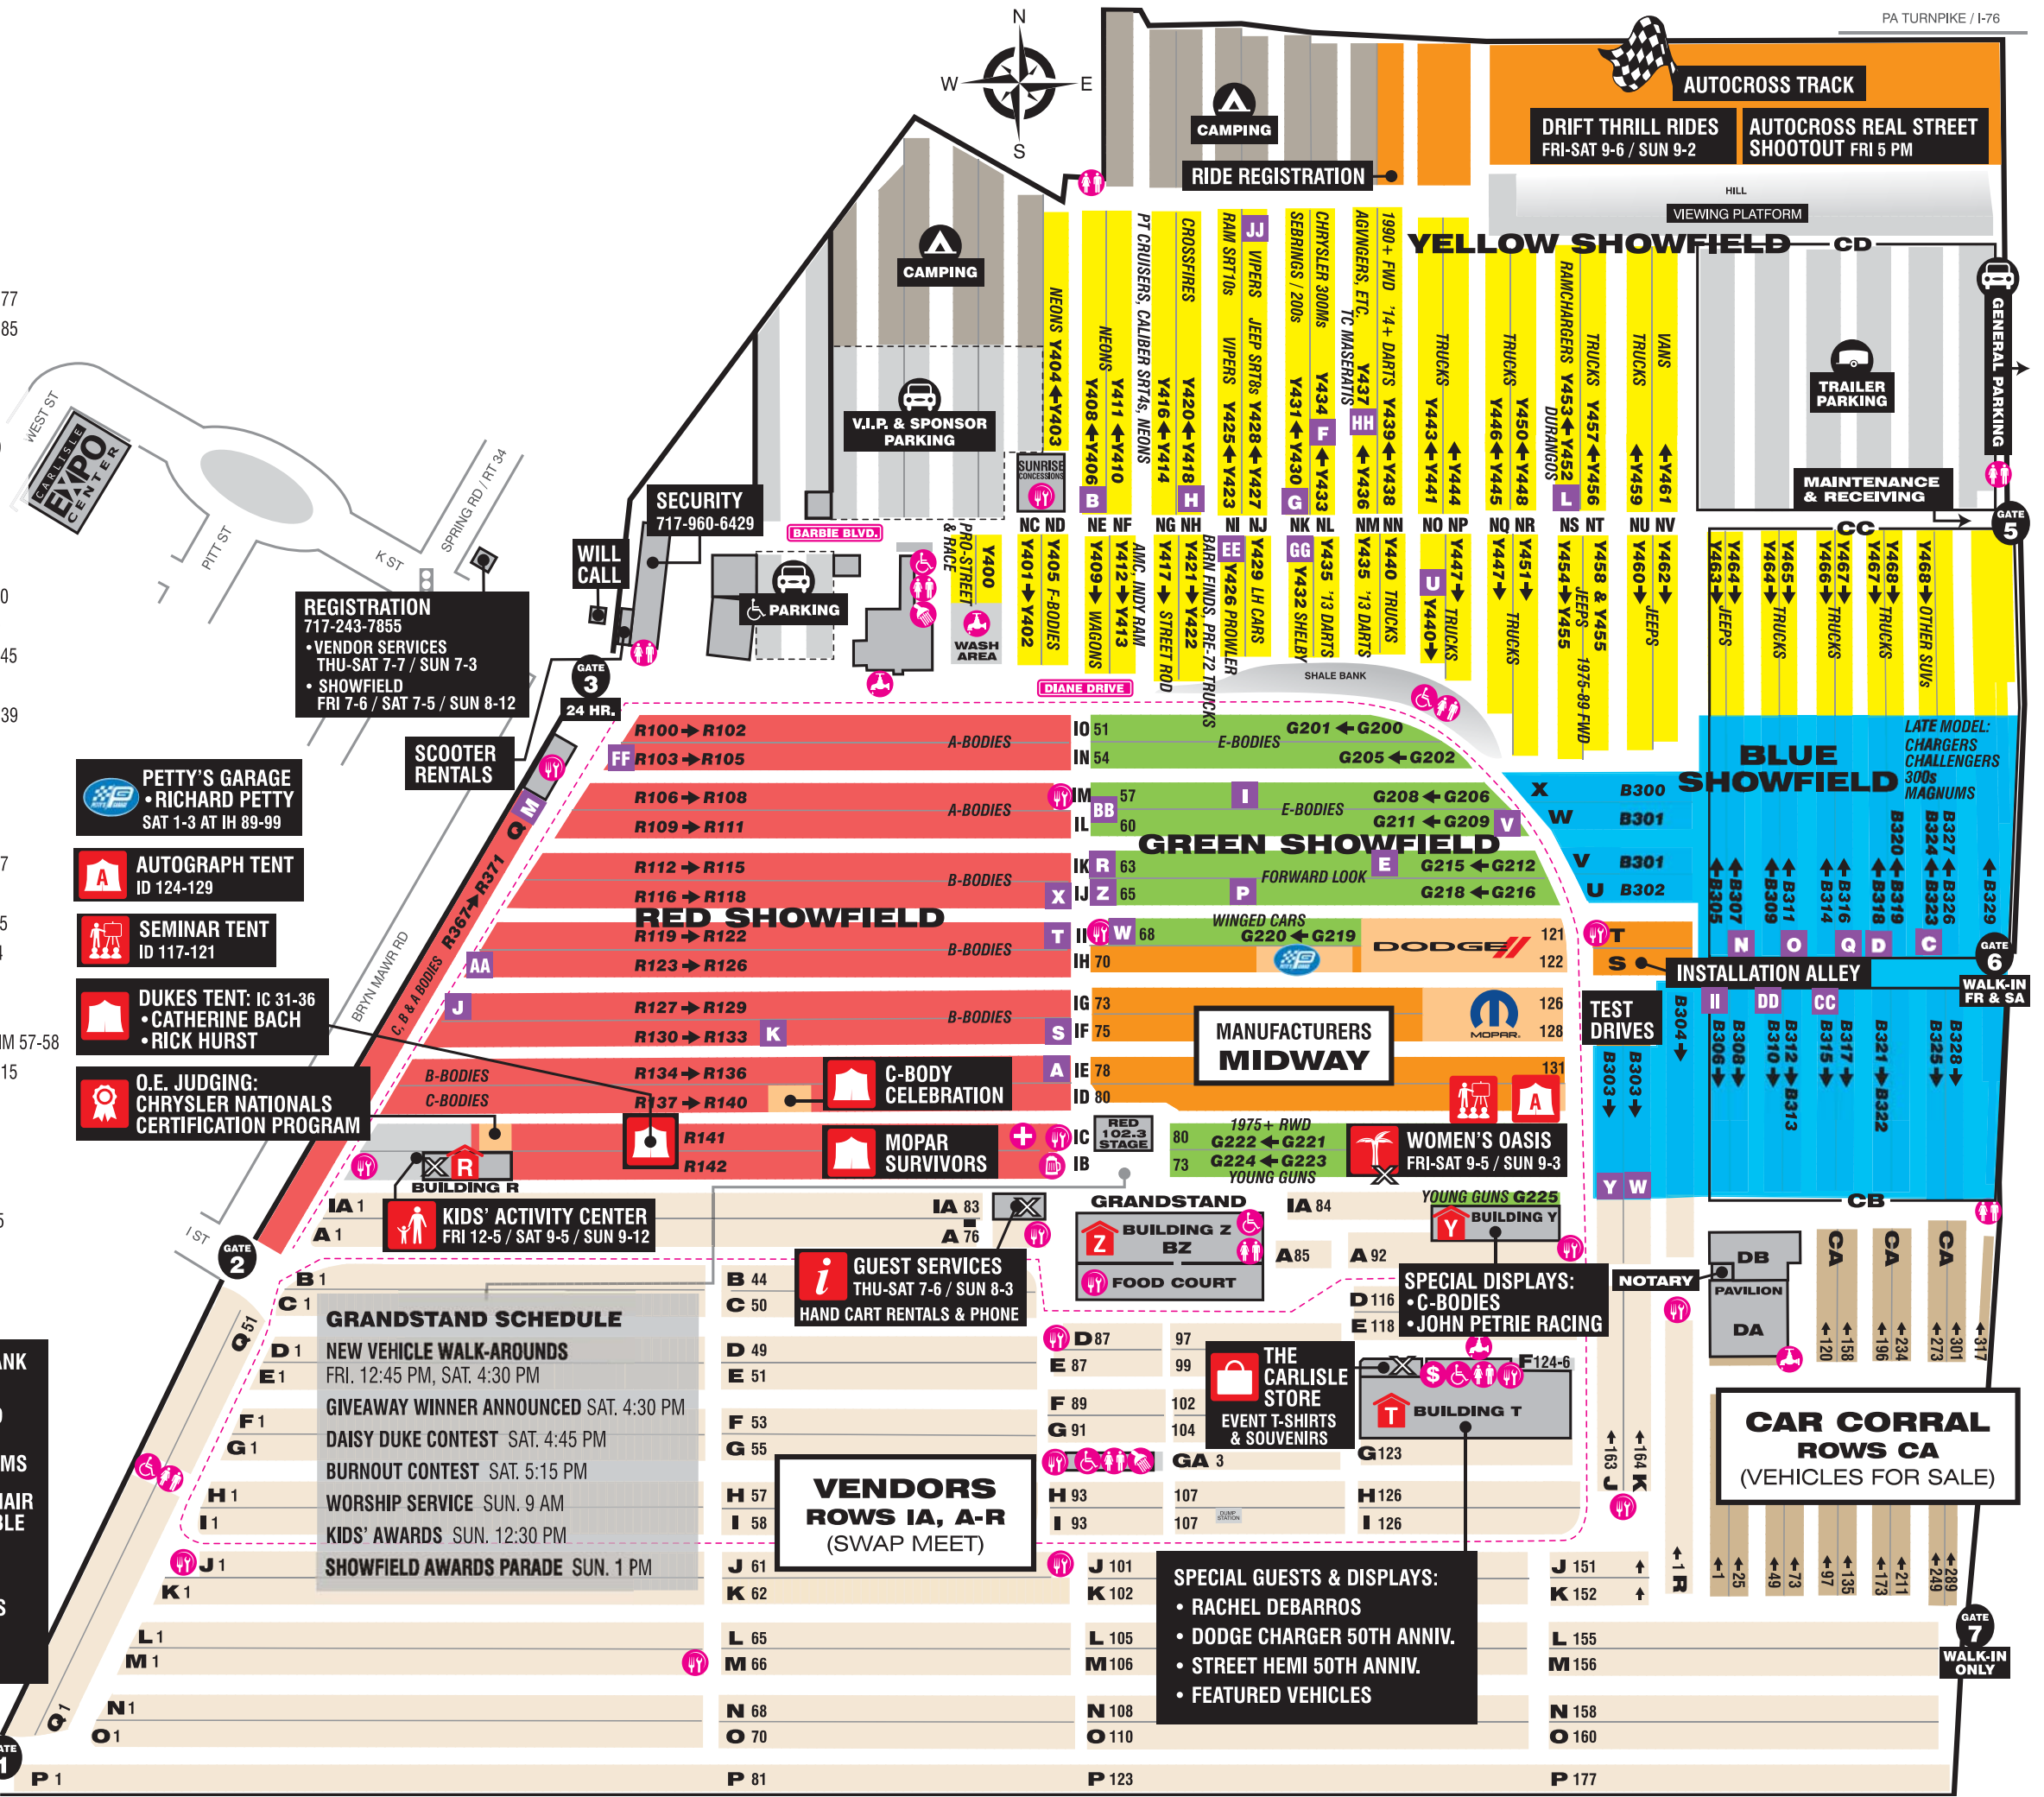

CARLISLE CHRYSLER NATIONALS

CLUB TENT LOCATIONS

1970 CHARGER REGISTRY	IE 75-77
2GN.ORG	NE 16-17
CAROLINA SCAT PACK	CC 376-377
CHALLENGER FORUMZ	CC 284-285
CHRYSLER 300 CLUB INTERNATIONAL	IK 95-97
CHRYSLER 300M ENTHUSIASTS	NL 23-24
CHRYSLER SEBRING CONVERTIBLE	NK 15-16
CICCI	NH 18-19
CUDA-CHALLENGER.COM	IM 73-75
DODGE CORONET REGISTRY	IG 1-2
DODGECHARGER.COM	IF 39-40
DURANGO OWNERS CLUB	NS 27-28
EARLY VALIANT & BARRACUDA CLUB	Q 109-110
EAST COAST CAR AND TRUCK CLUB	CC 49-50
EMPIRE CITY MOPARS	CC 144-145
FORWARD LOOK NETWORK	IJ 81-83
KEYSTONE CHALLENGERS	CC 238-239
LEBER'S BIG BOY TOYS	IK 63-64
LONG ISLAND MOPARS	IF 72-74
MOPAR MADNESS OF THE LEHIGH VALLEY	II 66-67
MOPAR MAILING LIST	NO 9-10
MOPAR MANIACS INT'L CAR CLUB	IL 106-107
MOPAR REBELLION	II 70-72
MOPARS IN MOTION	K 194-195
MOPARTS.COM	J 193-194
MR. NORM'S SPORT CLUB	IJ 65-66
NORTH GA MOPAR CLUB	IH 1-2
NORTHEAST HEMI OWNERS ASSOCIATION	IL 60-61/IM 57-58
NYC MOPAR CLUB, INC	CB 114-115
PA MODERN MOPAR CAR CLUB	CB 68-69
PROWLER OWNERS ASSOCIATION	NI 13-14
ROANOKE VALLEY MOPAR CLUB	IN 1-2
SHELBY DODGE AUTOMOBILE CLUB	NK 13-14
TC AMERICA	NM 24-25
UNAFFILIATES MOPAR CLUB	CB 22-23
VIPER OWNERS ASSOCIATION	NJ 47-50

- PARTS HAULING
CALL 717-960-6429
- ATM & BANK BUILDING T
- FIRST AID
- TAXI RIDES (on-site)
CALL 717-960-6429
- RESTROOMS
- LOST & FOUND
GUEST SERVICES & SECURITY
- WHEELCHAIR ACCESSIBLE
- WI-FI
CARLISLE EVENTS HOT SPOT
- FOOD
- SHOWERS
- WATER
- TRAM ROUTE

GRANDSTAND SCHEDULE

A 1	NEW VEHICLE WALK-AROUNDS FRI. 12:45 PM, SAT. 4:30 PM
B 1	GIVEAWAY WINNER ANNOUNCED SAT. 4:30 PM
C 1	DAISY DUKE CONTEST SAT. 4:45 PM
D 1	BURNOUT CONTEST SAT. 5:15 PM
E 1	WORSHIP SERVICE SUN. 9 AM
F 1	KIDS' AWARDS SUN. 12:30 PM
G 1	SHOWFIELD AWARDS PARADE SUN. 1 PM

GUEST SERVICES
THU-SAT 7-6 / SUN 8-3
HAND CART RENTALS & PHONE

VENDORS ROWS IA, A-R
(SWAP MEET)

SPECIAL GUESTS & DISPLAYS:
• RACHEL DEBARROS
• DODGE CHARGER 50TH ANNIV.
• STREET HEMI 50TH ANNIV.
• FEATURED VEHICLES