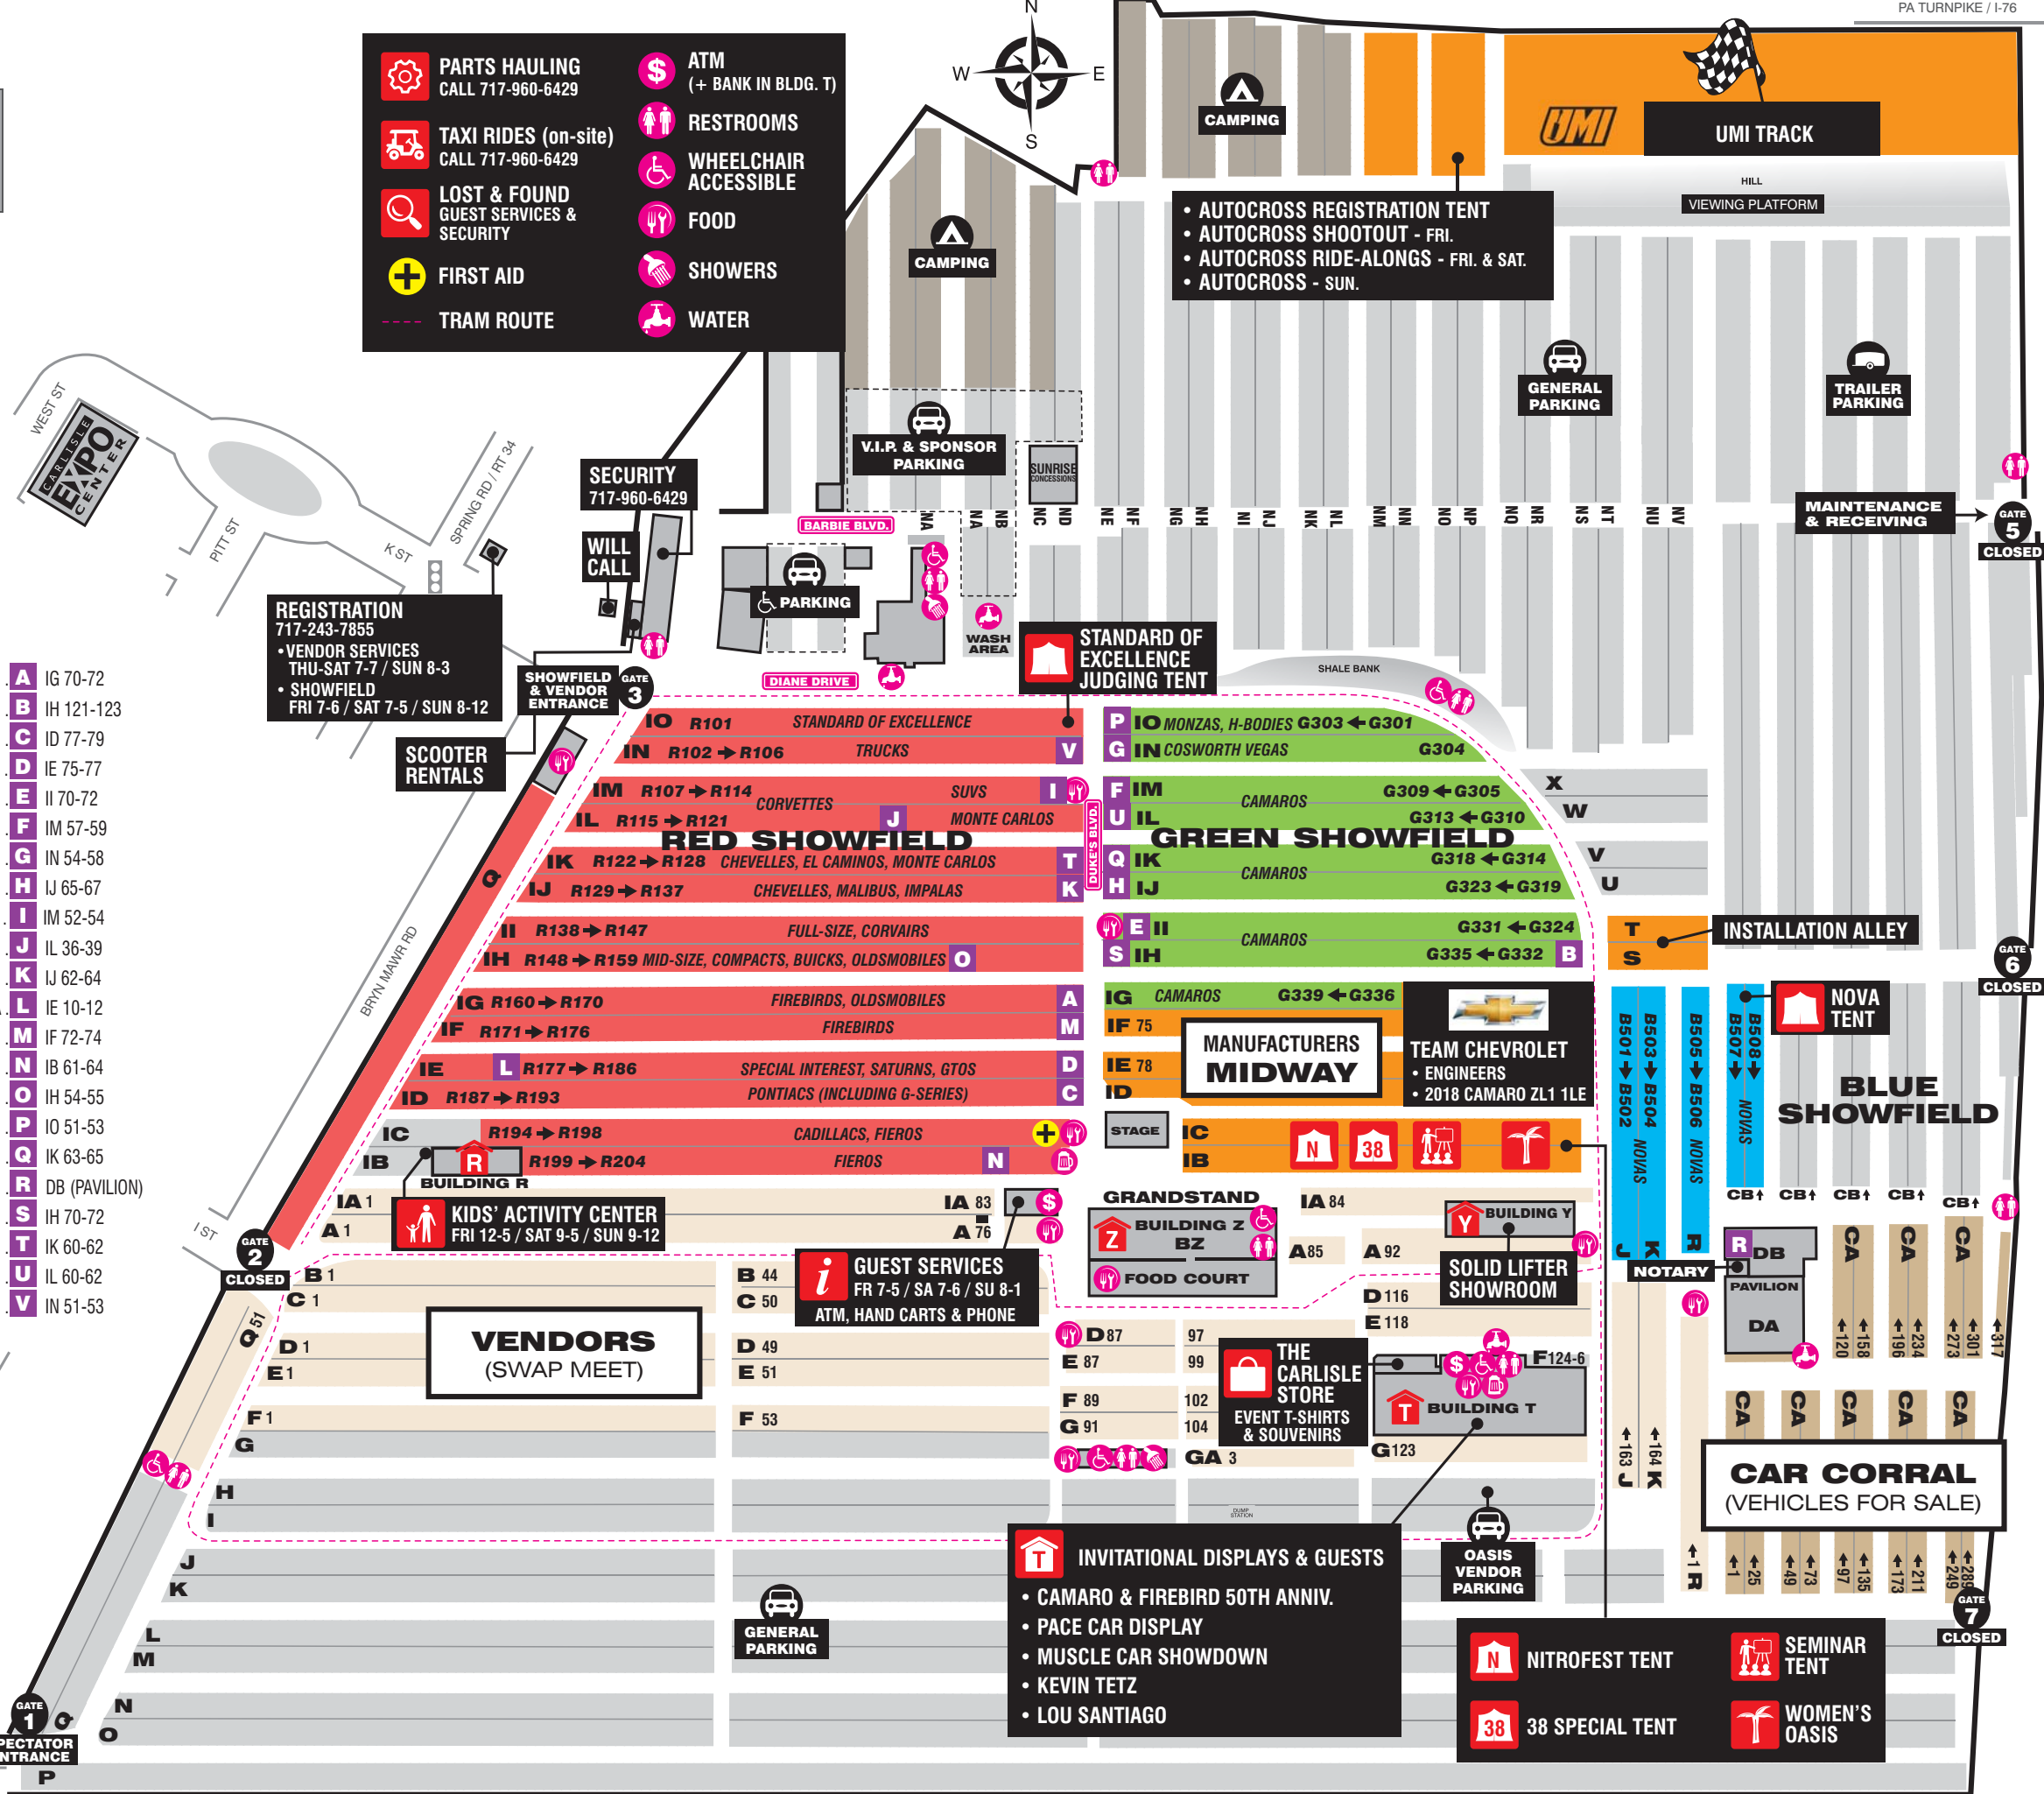

**JUNE 23-25, 2017**  
CARLISLE PA FAIRGROUNDS

OFFICIAL SHOWFIELD SPONSOR

- PARTS HAULING**  
CALL 717-960-6429
- TAXI RIDES (on-site)**  
CALL 717-960-6429
- LOST & FOUND**  
GUEST SERVICES & SECURITY
- FIRST AID**
- TRAM ROUTE**
- ATM**  
(+ BANK IN BLDG. T)
- RESTROOMS**
- WHEELCHAIR ACCESSIBLE**
- FOOD**
- SHOWERS**
- WATER**

**CLUB TENT LOCATIONS**

BLUE AND GRAY OLDSMOBILE CLUB	A	IG 70-72
CAMAROS UNLIMITED	B	IH 121-123
CAPITAL CITY G8 CAR CLUB	C	ID 77-79
CAPITAL CITY GTO	D	IE 75-77
CENTRAL JERSEY CAMAROS CLUB	E	II 70-72
CENTRAL PA CAMARO & FIREBIRD ENTHUSIASTS	F	IM 57-59
COSWORTH VEGA OWNERS ASSOCIATION	G	IN 54-58
DMV 5TH GEN CAMARO CLUB	H	IJ 65-67
EAST COAST SUPER SPORT	I	IM 52-54
FIRST GEN MONTE CARLO CLUB	J	IL 36-39
GREATER NORTHEAST IMPALA SS CLUB	K	IJ 62-64
KEYSTONE REGION VINTAGE CHEVROLET CLUB OF AMERICA	L	IE 10-12
LS1.COM	M	IF 72-74
MID-ATLANTIC FIERO OWNERS ASSOCIATION	N	IB 61-64
MID-ATLANTIC GRAND NATIONAL ASSOCIATION	O	IH 54-55
MONZA MADNESS	P	IO 51-53
MULLET MILITIA	Q	IK 63-65
NATIONAL NOSTALGIC NOVA	R	DB (PAVILION)
NJ5THGEN	S	IH 70-72
NY MONTE CARLO CLUB	T	IK 60-62
NYTHIRDGEN	U	IL 60-62
SILVERADOSS.COM	V	IN 51-53