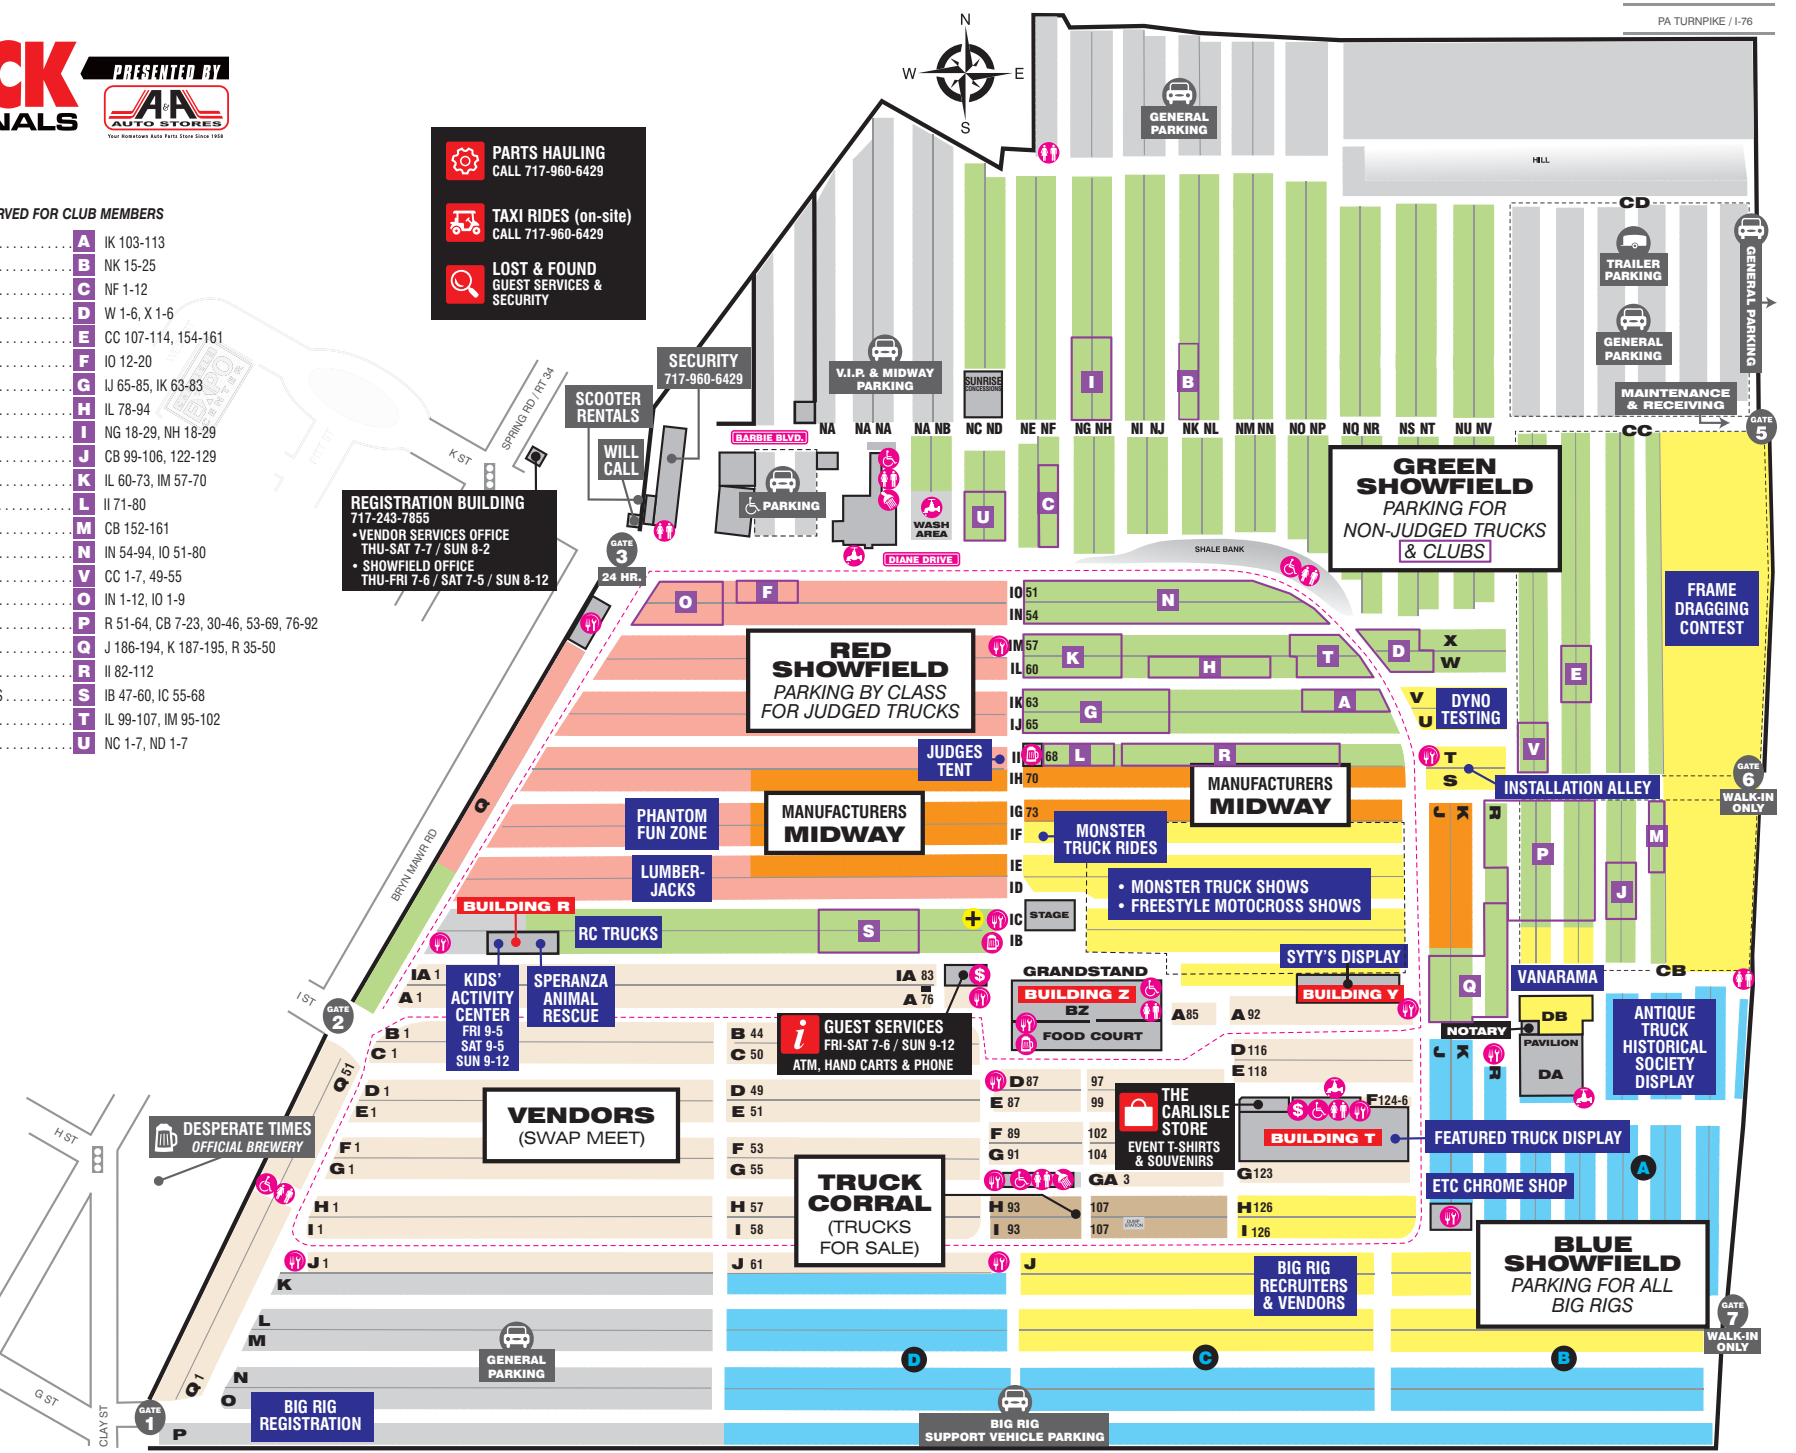

ETC CHROME SHOP

BLUE SHOWFIELD
PARKING FOR ALL
BIG RIGS

- ATM (+ BANK IN BLDG. T)
- RESTROOMS
- WHEELCHAIR ACCESSIBLE
- FOOD
- SHOWERS
- WATER
- FIRST AID
- TRAM ROUTE

GATE 6 WALK-IN ONLY

GATE 7 WALK-IN ONLY

*Activity Schedule varies from Gate Hours. Admission required by 6 PM to attend Sat. evening activities.

FRIDAY

10 AM	MONSTER TRUCK RIDES	BEHIND STAGE
11 AM	PHANTOM FUN ZONE	SEE MAP
11 AM	LUMBERJACK SHOW BY TIMBERWORKS	SEE MAP
11 - 3	CARLISLE ELITE WINNERS SELECTED	ALL SHOWFIELDS
12 PM	KIDS' CASH GRAB	GRANDSTAND*
12:45 PM	WALK-AROUND: A&A EXTANG TRUCK COVERS	GRANDSTAND*
1 PM	LIVE MUSIC: <i>VERRIDE</i>	GRANDSTAND*
1:45 PM	WALK-AROUND: RAM TRUCKS	MIDWAY
2 PM	FREESTYLE MOTOCROSS SHOW	GRANDSTAND*
	MONSTER TRUCK SHOW <i>Following FMX Show</i>	
2:30 PM	LUMBERJACK SHOW BY TIMBERWORKS	SEE MAP
2:30 PM	LIVE MUSIC: <i>VERRIDE</i>	GRANDSTAND*
3:15 PM	KIDS' CASH GRAB	GRANDSTAND*
3:30 PM	LIVE MUSIC: <i>VERRIDE</i>	GRANDSTAND*

4:30 PM	LUMBERJACK SHOW BY TIMBERWORKS	SEE MAP
---------	--------------------------------	---------

SATURDAY

OPENS @ APPROX. 9 AM	DYNO TESTING & TUNING	ROW U&V
	PHANTOM FUN ZONE	SEE MAP
	MONSTER TRUCK RIDES	BEHIND STAGE
10 - 4	SHOWFIELD JUDGING	RED SHOWFIELD
11 - 4	BIG RIG JUDGING	PAVILION / BLUE SHOWFIELD
11 AM	LUMBERJACK SHOW BY TIMBERWORKS	SEE MAP
11:30 AM	WALK-AROUND: A&A EXTANG TRUCK COVERS	GRANDSTAND*
12 PM	LIVE MUSIC: <i>GRUMPY OLD MEN</i>	GRANDSTAND*
12:45 PM	WALK-AROUND BY PETTY'S GARAGE	GRANDSTAND*
1 PM	LOW TRUCK LIMBO CONTEST	GRANDSTAND*
1:30 PM	FREESTYLE MOTOCROSS SHOW	GRANDSTAND*
	MONSTER TRUCK SHOW <i>Following FMX Show</i>	
1:50 PM	WALK-AROUND: ROUSH PERFORMANCE	GRANDSTAND*
2 PM	LUMBERJACK SHOW BY TIMBERWORKS	SEE MAP
2 PM	LIVE MUSIC: <i>GRUMPY OLD MEN</i>	GRANDSTAND*
2:45 PM	KIDS' CASH GRAB	GRANDSTAND*
3:15 PM	LIVE MUSIC: <i>GRUMPY OLD MEN</i>	GRANDSTAND*
4:30 PM	LUMBERJACK SHOW BY TIMBERWORKS	SEE MAP
5 PM	WALK-AROUND: RAM TRUCKS	GRANDSTAND*